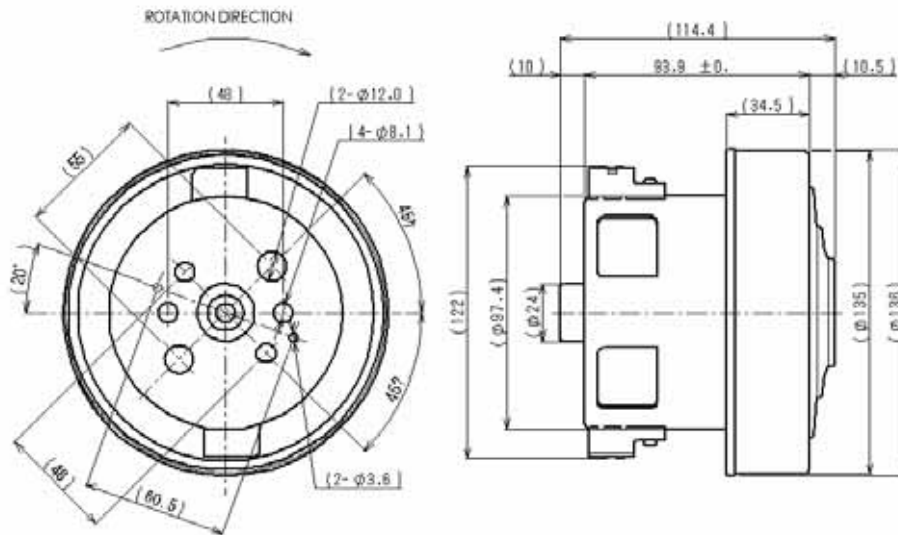

# MODEL YV-18K

Voltage	240V ( 50Hz )
Input Power Max	1857W at open
Output Max	695W at 32dm <sup>3</sup> /s
Vacuum	28kPa at 14dm <sup>3</sup> /s
Airflow Max	58.3dm <sup>3</sup> /s at open
Efficiency Max	44% at 32dm <sup>3</sup> /s
Rotation Frequency	35200r/min at open
Life	500h
Mass	1.67kg
Insulation Class	F
Remarks	

Performance: MC-7630  
Sample No. A01777

AC240V50Hz  
BLINBOX