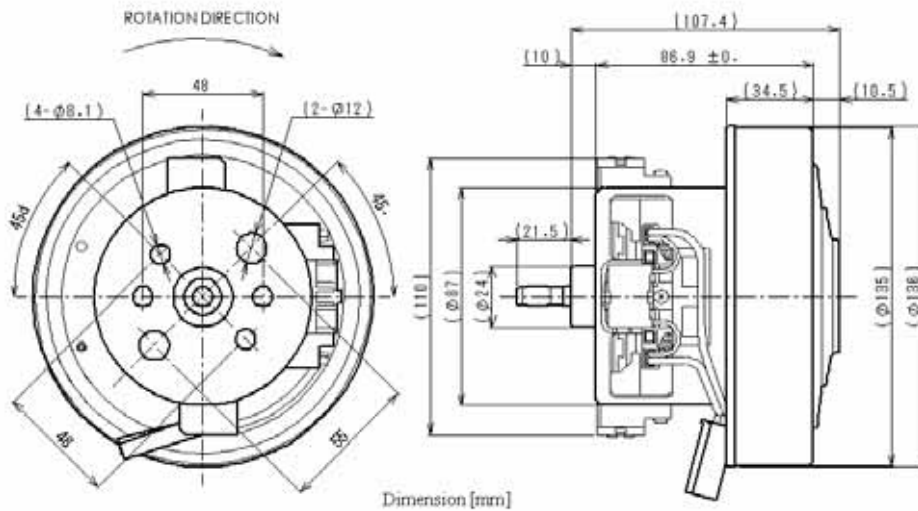

# MODEL YV-2200

Voltage (電圧)	240v (50Hz)
Input Power Max. (入力)	1590W at open
Output Max. (出力)	615W at 30dm <sup>3</sup> /s
Vacuum Max. (真空圧)	32.6kPa
Airflow Max. (風量)	55.3dm <sup>3</sup> /s at open
Efficiency Max. (効率)	45.6% at 30dm <sup>3</sup> /s
Rotational Frequency Min. (回転数)	33300r/min
Life (寿命)	500h
Mass (重量)	1.37kg
Insulation Class (絶縁クラス)	F
Remarks (備考)	