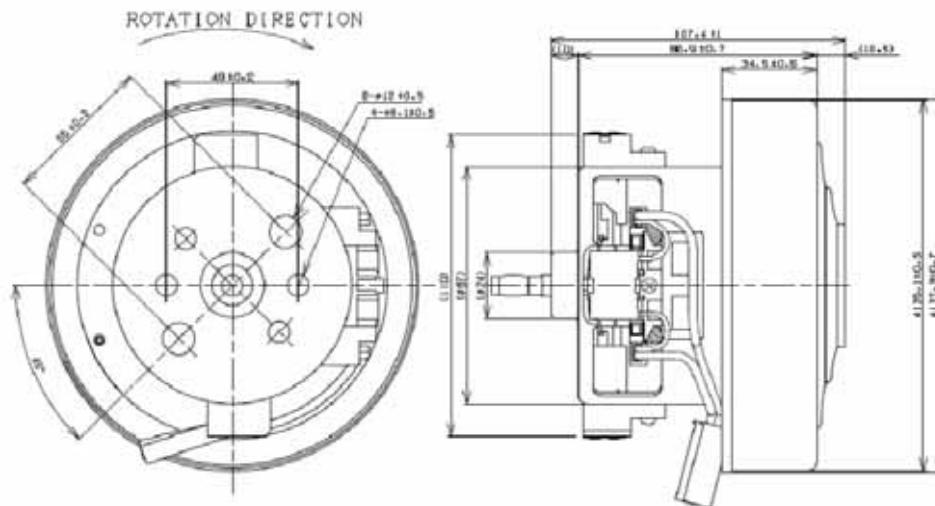

MODEL YV-2430

Performance: YV-2430A(A01763)

Voltage	120V (60Hz)
Input Power Max	1490W at open
Output Max	570W at 32dm ³ /s
Vacuum	31kPa
Airflow Max	54dm ³ /s at open
Efficiency Max	44% at 30dm ³ /s
Rotation Frequency	32000r/min at open
Life	500h
Mass	1.37kg
Insulation Class	F
Remarks	